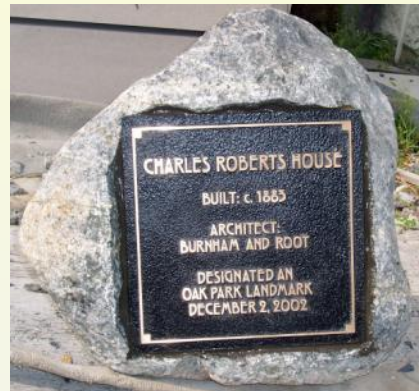

Experience the convenience of one-stop shopping, along with competitive pricing when you work with the our team. We look forward to assisting you in any way we can.