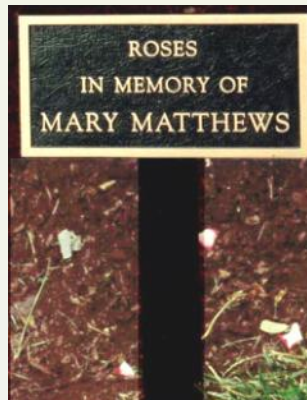

Experience the convenience of one-stop shopping, along with competitive pricing when you work with the our team. We look forward to assisting you in any way we can.