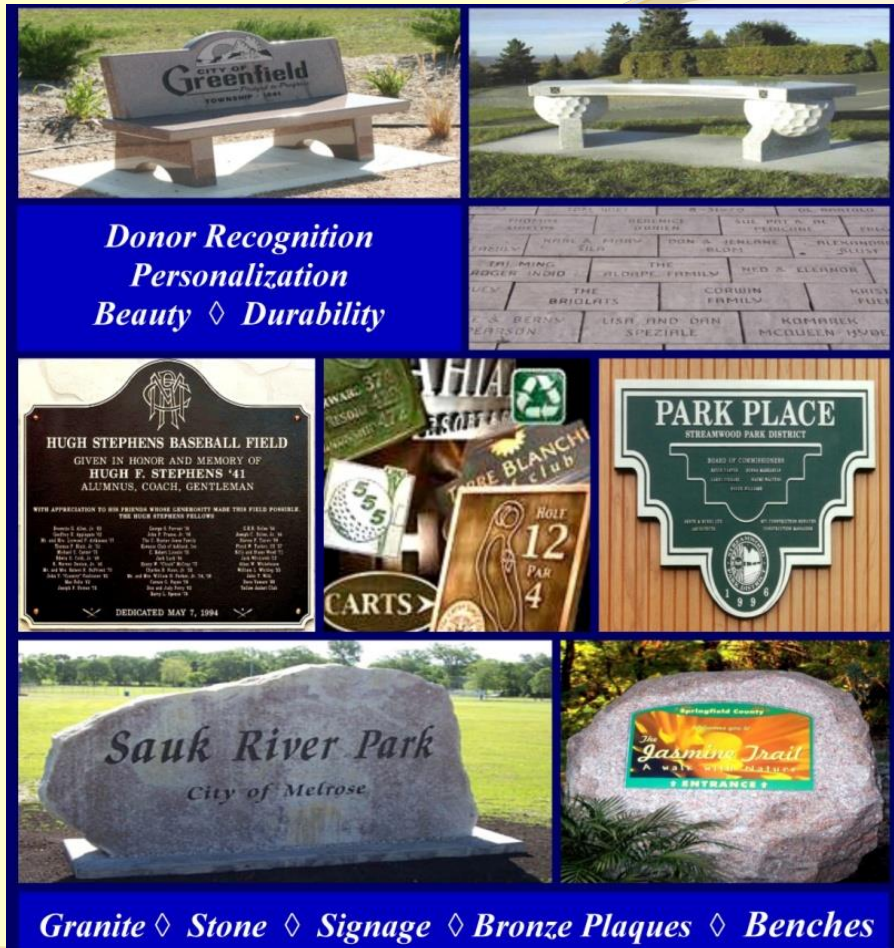

BRONZE & GRANITE COMMEMORATIVE & SIGNAGE PRODUCTS

By

KORNICK & BERLINER MONUMENT COMPANY

*Donor Recognition
Personalization
Beauty ♦ Durability*

Granite ♦ Stone ♦ Signage ♦ Bronze Plaques ♦ Benches

PRODUCTS AND SERVICES

- ❖ Bronze, aluminum and etched plaques
- ❖ Mounting of plaques on granite or limestone
- ❖ Bronze refinishing
- ❖ Engraved pavers for fundraising programs
- ❖ Granite benches
- ❖ Stone signs
- ❖ On site engraving
- ❖ Bronze and granite commemorative memorials
- ❖ Custom design service
- ❖ Granite and bronze sculpture

For more examples of our work, visit:

3058 W. Devon Avenue
Chicago, IL 60659
Phone: (773) 764-7600
www.kornickandberliner.com